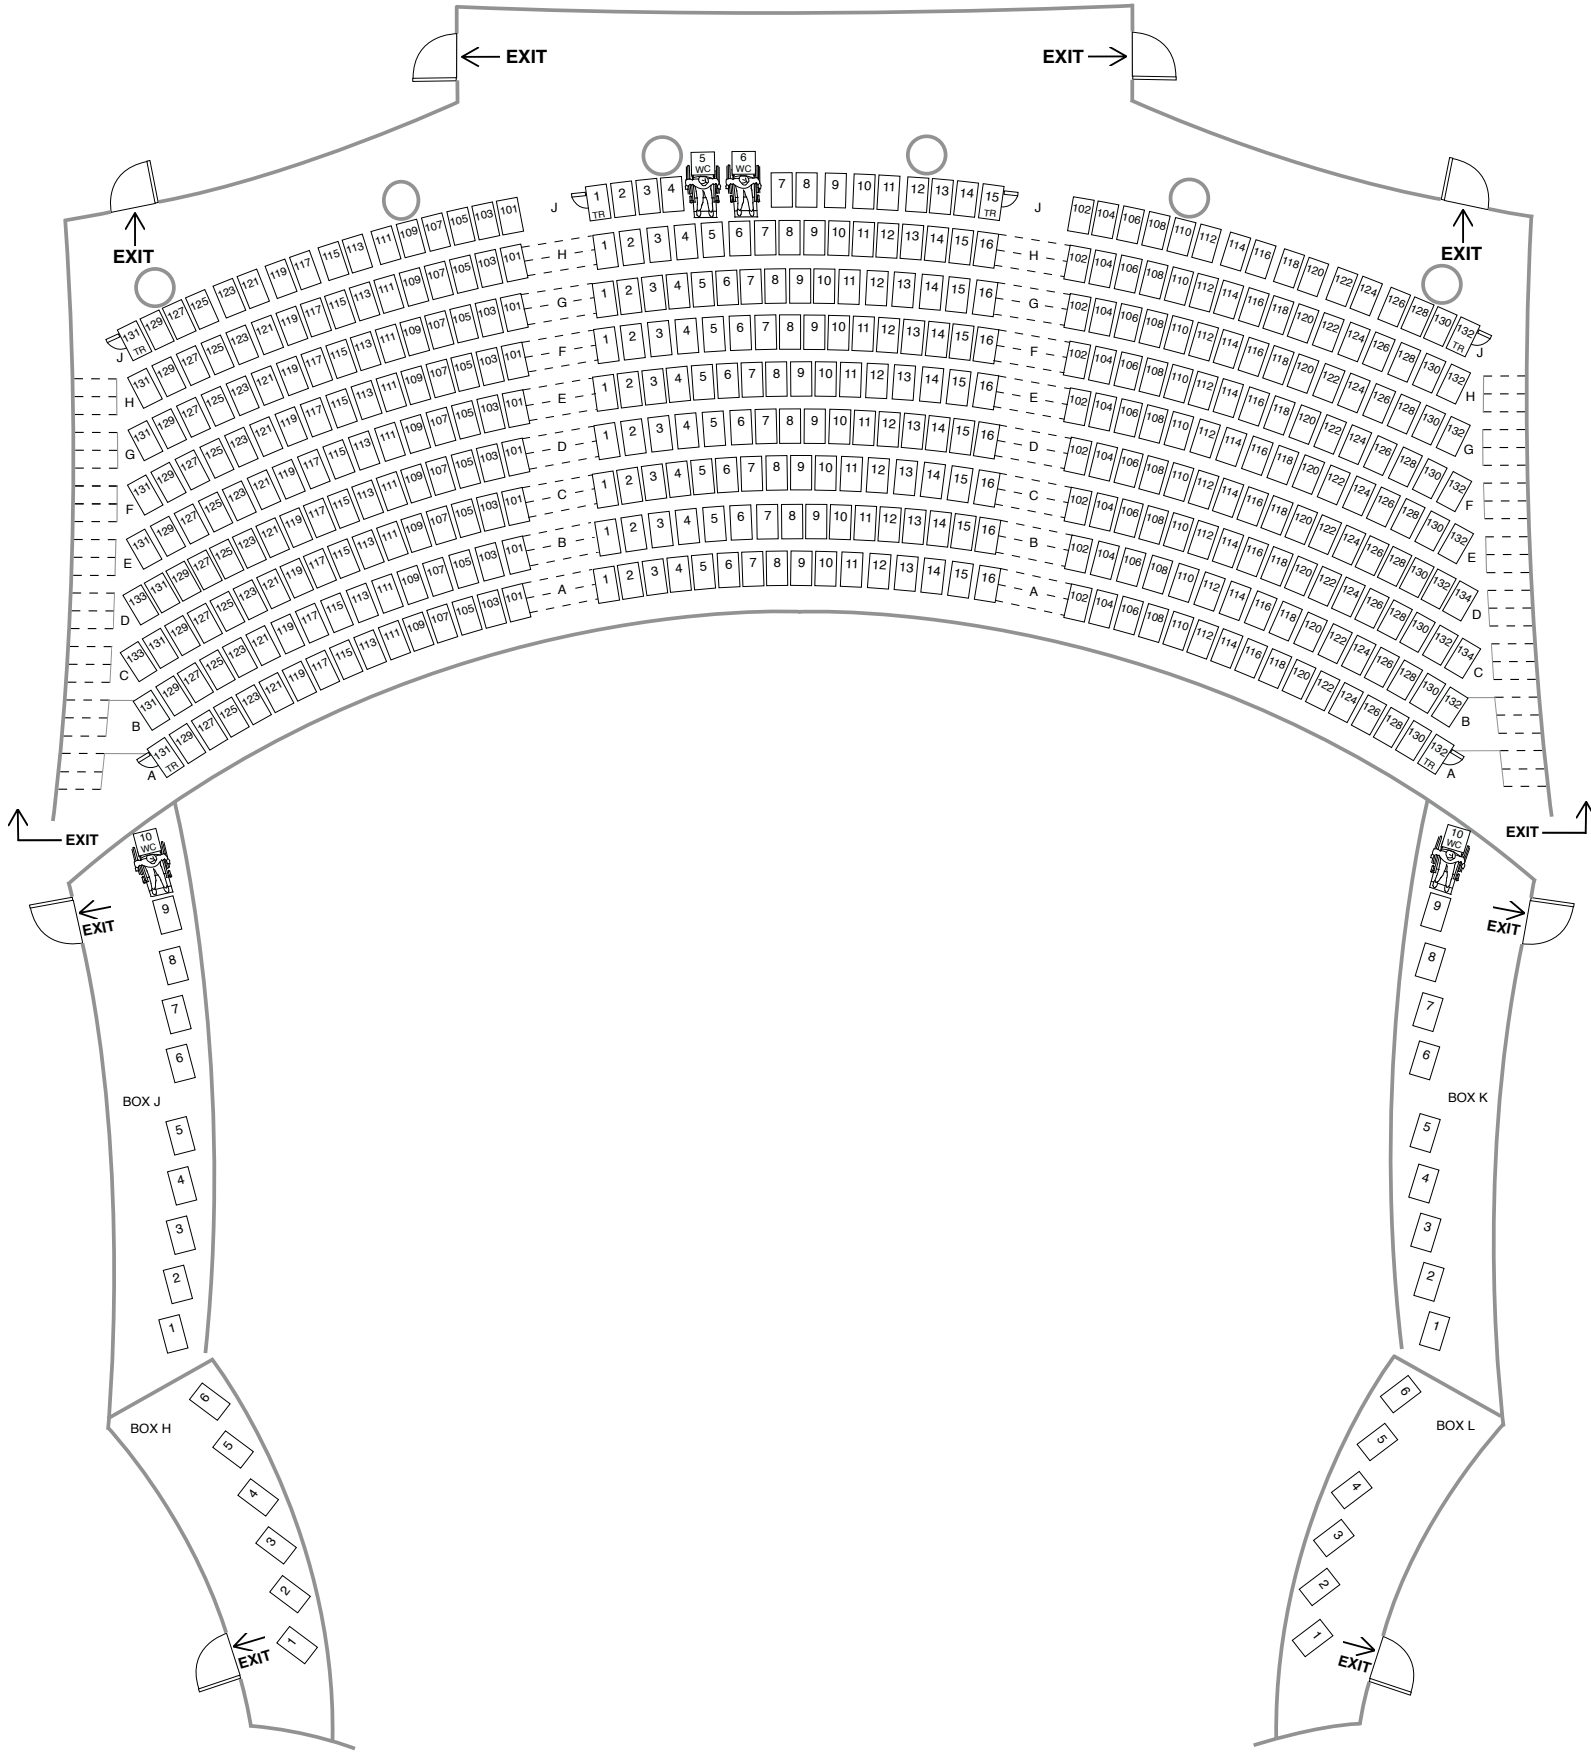

DELTA HALL - TIER THREE ECCLES THEATER

WC = Wheelchair Space
WC COMP = Wheelchair Companion

TR = Transfer Seat
----- = Step/Elevation Change

Regular seats are 20" to 22" wide
Wheelchair spaces are 36" wide
In-Fill chairs are 18³/₈" to 20³/₈" wide

TOTAL VENUE CAPACITY = 2,501 | ORCHESTRA LEVEL = 506

STAGE